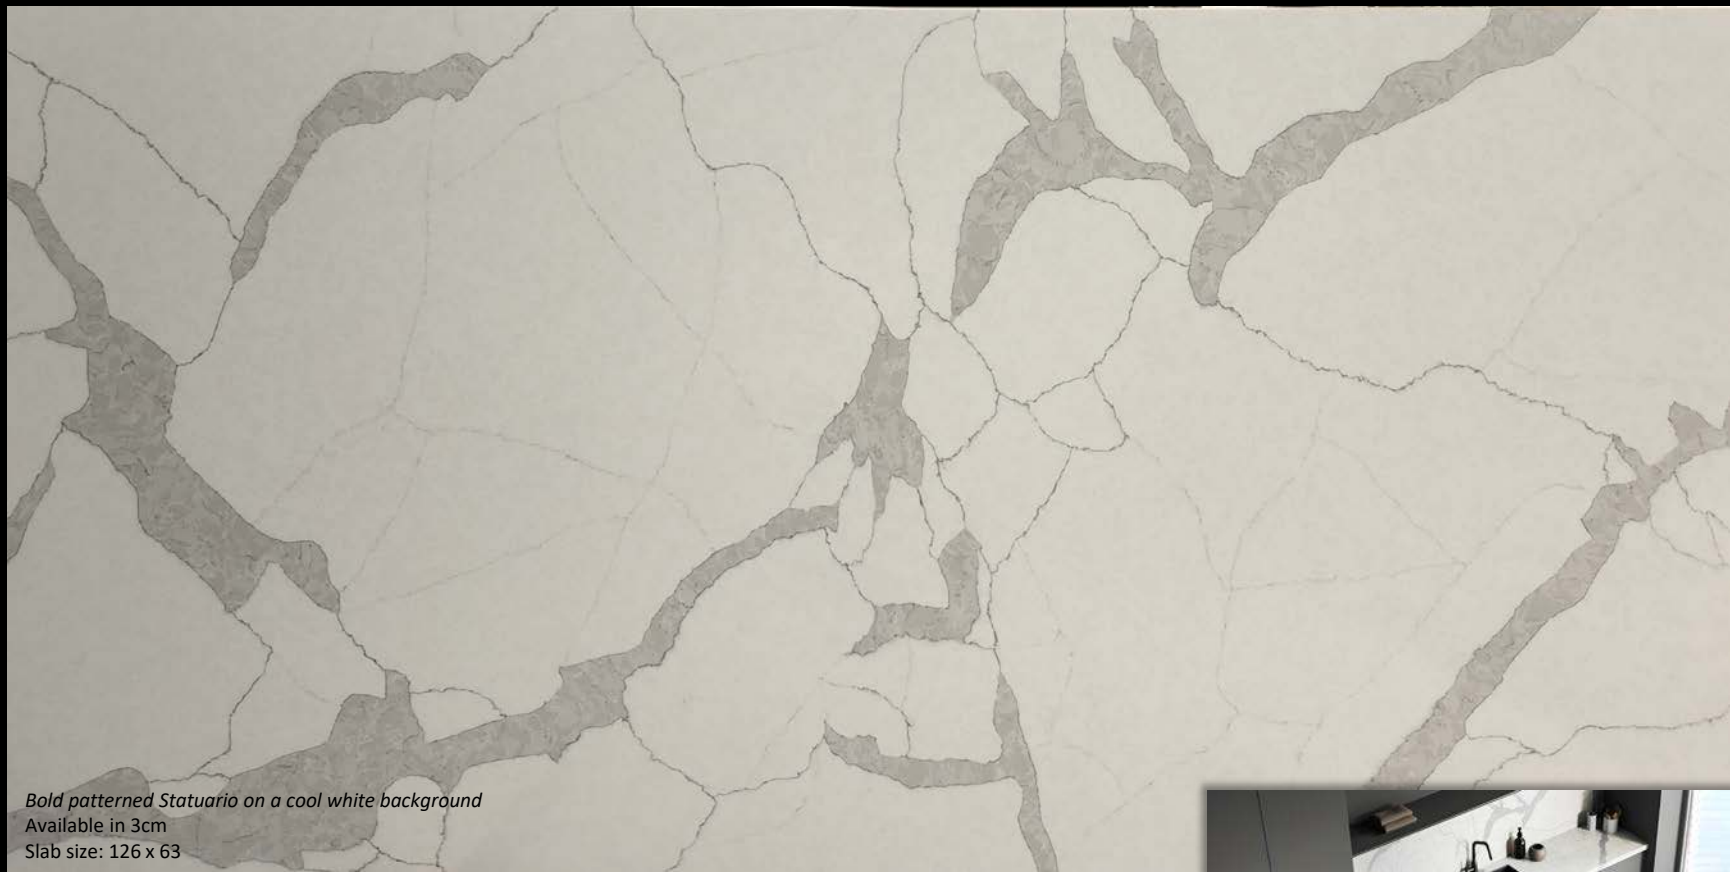

Bold patterned Statuario on a cool white background
Available in 3cm
Slab size: 126 x 63

RHEA

The mythological mother of the gods
and the goddess of motherhood