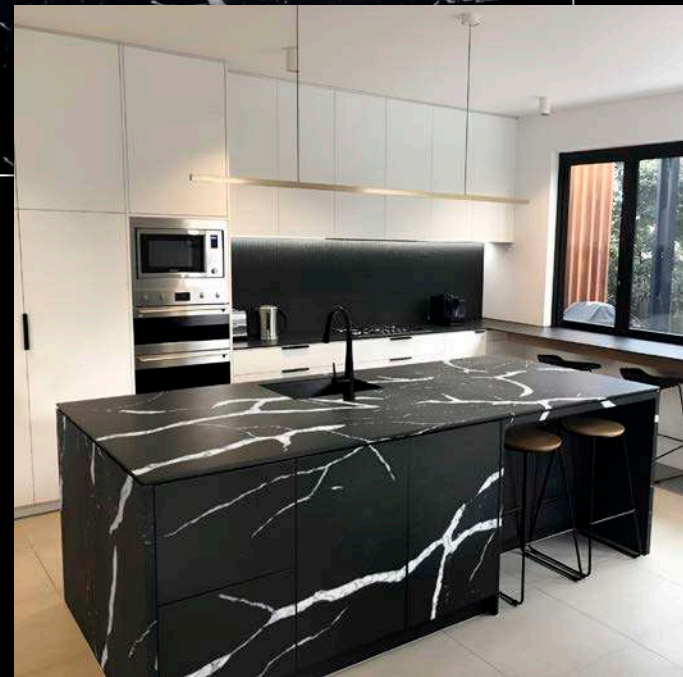

ALCHEMIST

A story about a boy on a journey to realize his spiritual purpose has inspired people around the world to live their dreams