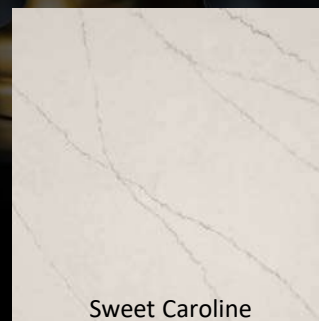

Streams of fine gray veins on a subtle pure white background
Available in 3cm
Slab size: 126 x 63

WHITE SATIN

One of the strongest and most iconic “I love you”
crescendos of all time

Varying veins of soft gold and pencil veins on a white background
Available in 3cm
Slab size: 126 x 63

Juliet Brushed

Macbeth

Mayflower

Sweet Caroline

Golden brown veins on a translucent white background

Available in 3cm

Slab size: 126 x 63

ALEXANDER