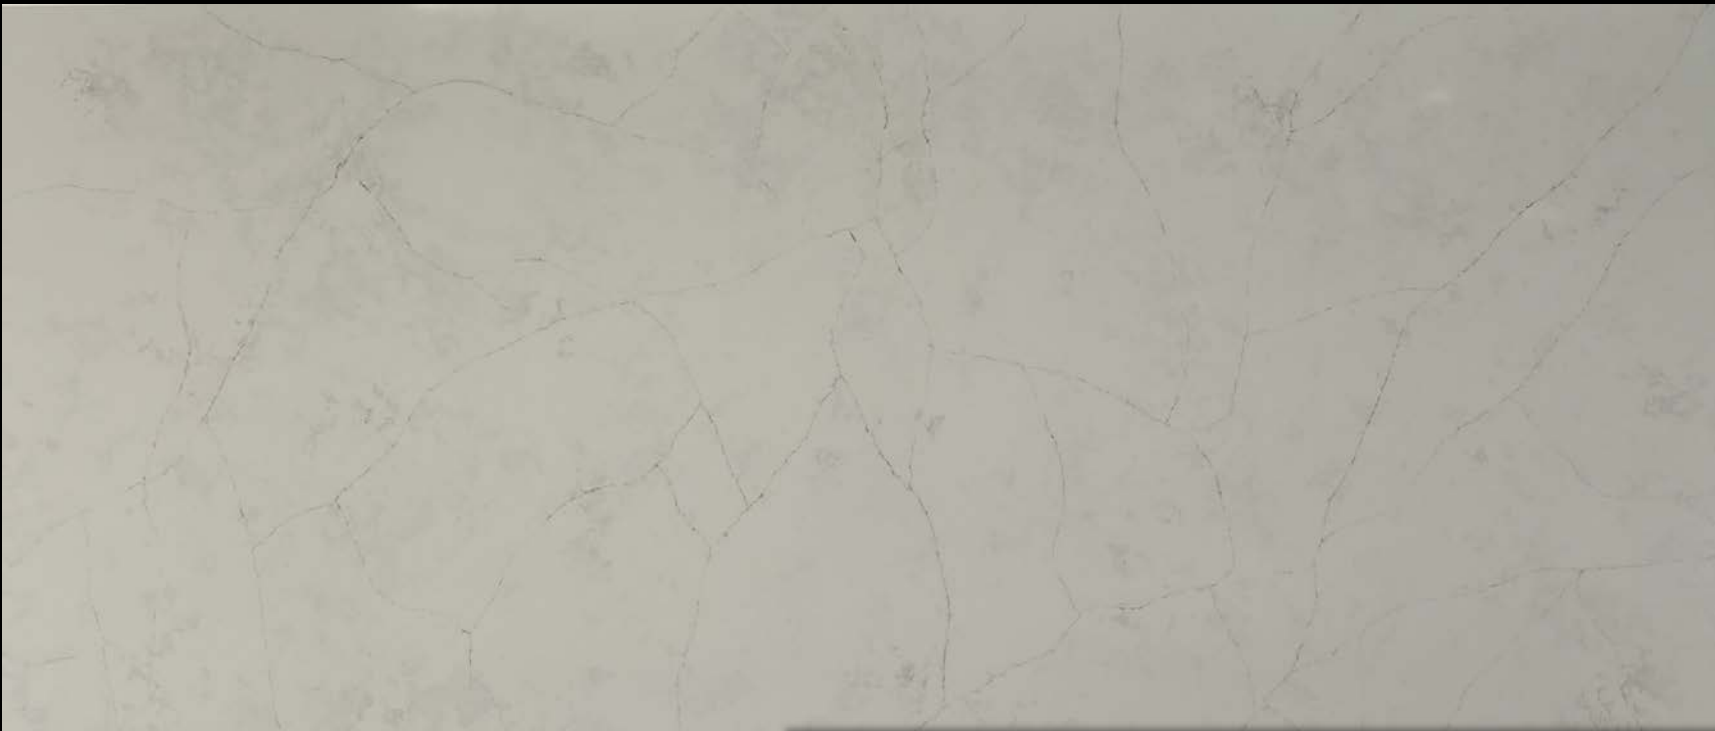

Grey and white contrast veins swirling on shades of dramatic steely grey
Available in 3cm
Slab size: 126 x 63

ODYSSEY

The famous poem that tells the journey of Odysseus as he travels home from the Trojan War