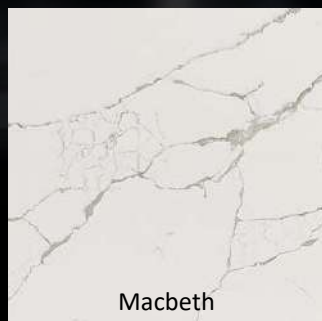

Streams of fine gray veins on a subtle pure white background
Available in 3cm
Slab size: 126 x 63

WHITE SATIN

One of the strongest and most iconic “I love you”
crescendos of all time

Varying veins of soft gold and pencil veins on a white background
Available in 3cm
Slab size: 126 x 63

ZANZIBAR

A city of origins which has been a home of human civilizations for over 20,000 years

LEVEL 4

Alexander

Amazonia

Amelia

Avila

Glacier

Juliet Brushed

Macbeth

Mayflower

Sweet Caroline

Golden brown veins on a translucent white background

Available in 3cm

Slab size: 126 x 63

ALEXANDER