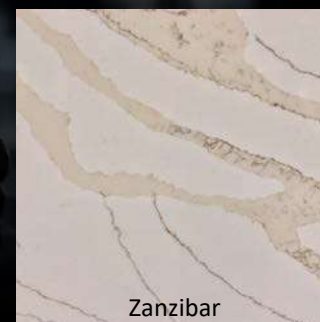

TALON

The strong claw from a bird of prey

Super
Jumbo!

Creamy translucent background with delicate gold swirls and soft white veins

Available in 3cm

Slab size: 137 x 79

YAMUNA

The famous river, whose bank in Agra serves as home to the Taj Mahal

Teresa

White Satin

Zanzibar

Modern and dramatic veins of grey and bronze on a white background

Available in 3cm

Slab size: 126 x 63

ARUSHA

Lays claim to a colorful ancient past that has evolved into a prominent international diplomatic hub