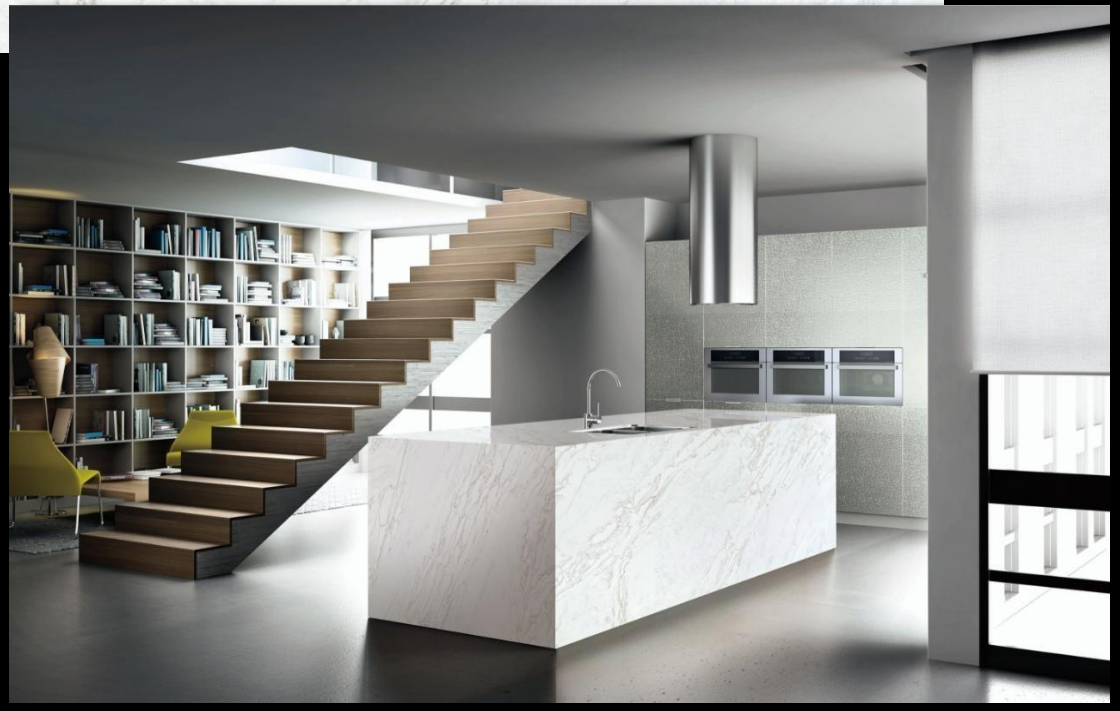

Available in 3cm
Slab size: 138 x 79

SEDNA

Soft flowing gold and silver veins on a creamy white background

SOPHIA

Layered shades of white

New Design!

**Super
Jumbo**

Available in 3cm
Slab size: 138 x 79