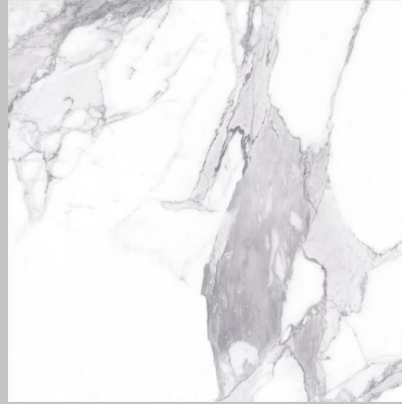

Calcatta Corchia