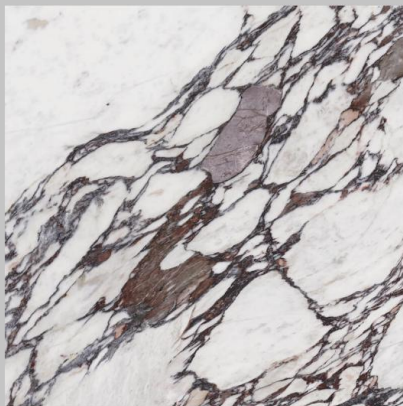

Specifications:

Finish:	Polished
Slab Size:	126x63
Thickness:	2cm
Bookmatch:	Yes

Valiant Tech Inspiration

VALIANT PORCELAIN

Valiant Porcelain features 8 eternal marble colors in 12mm thickness. Available in a combination of polished and satin finishes. All colors are available in a book match for the discerning designer. Suitable for indoor or outdoor use; for walls, floors, countertops; the possibilities are limitless.

VALIANT PORCELAIN

Black Marquina

Calcatta Corchia

Calcatta Grigio

Calcatta Oro

Calcatta Viola

Lasa White

Macchia Vecchia