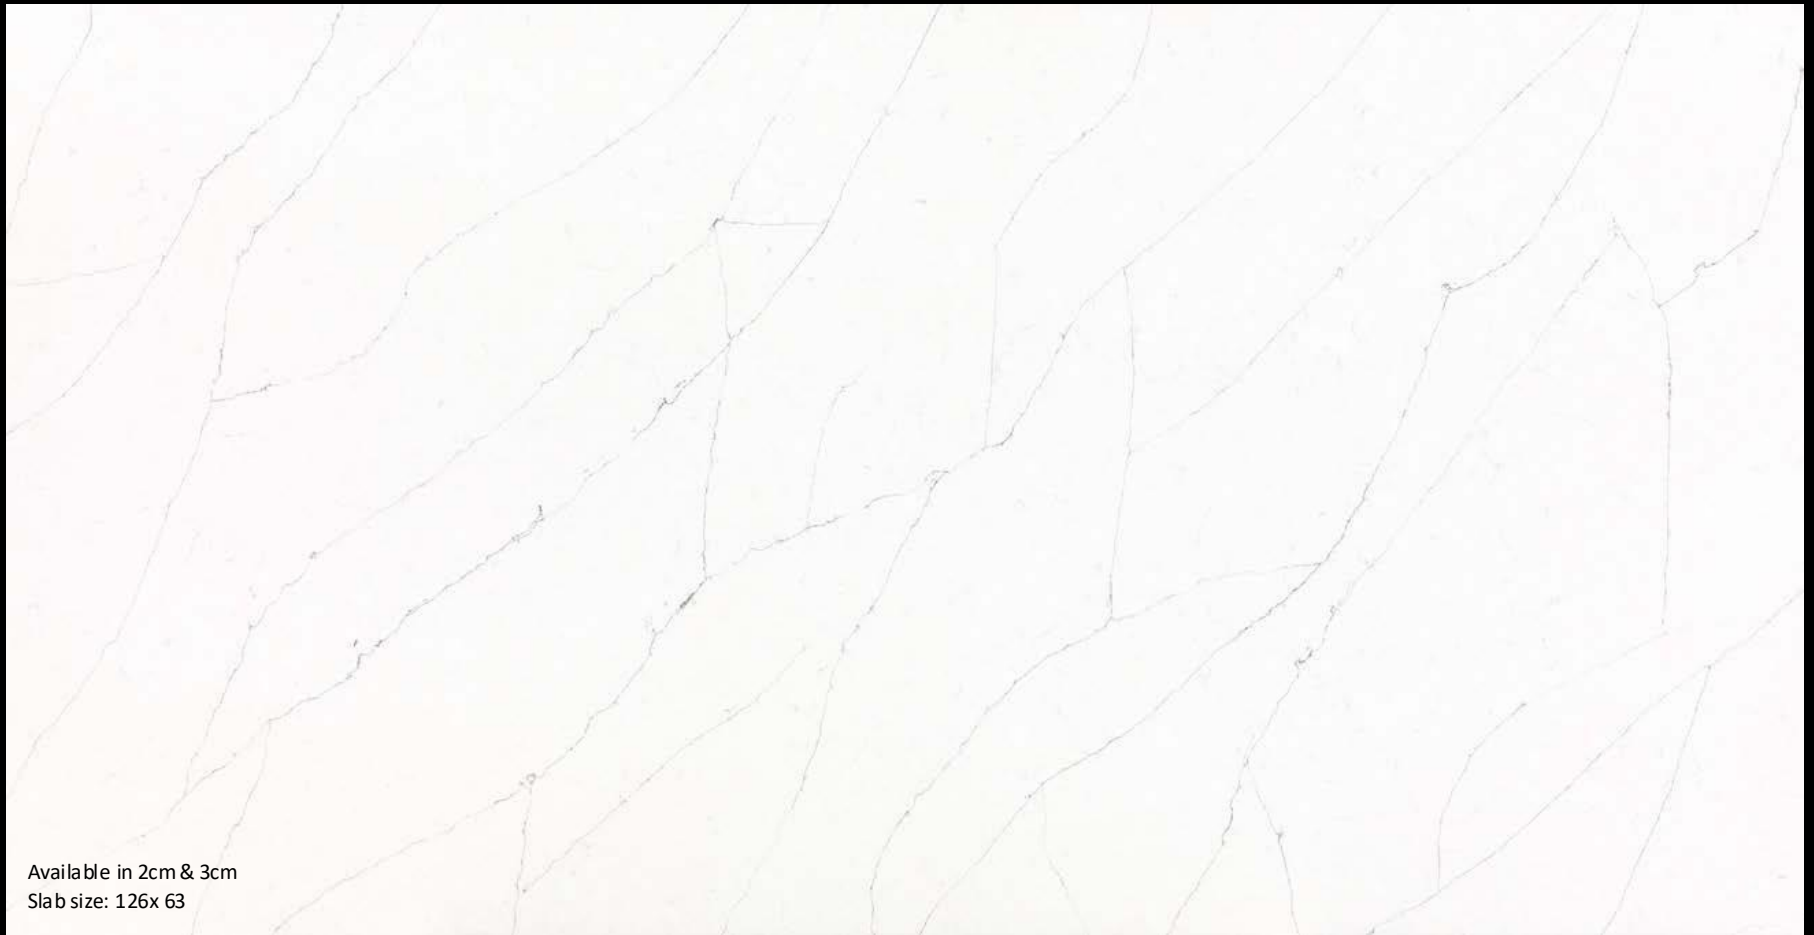

Available in 2cm & 3cm
Slab size: 126 x 63

OCTAVIAN

Milky White Carrara with soft grey
veins

SAHARA

Thin pencil veins of charcoal grey on
white

Available in 2cm & 3cm
Slab size: 126x 63

ZION

White Carrara with soft grey veining