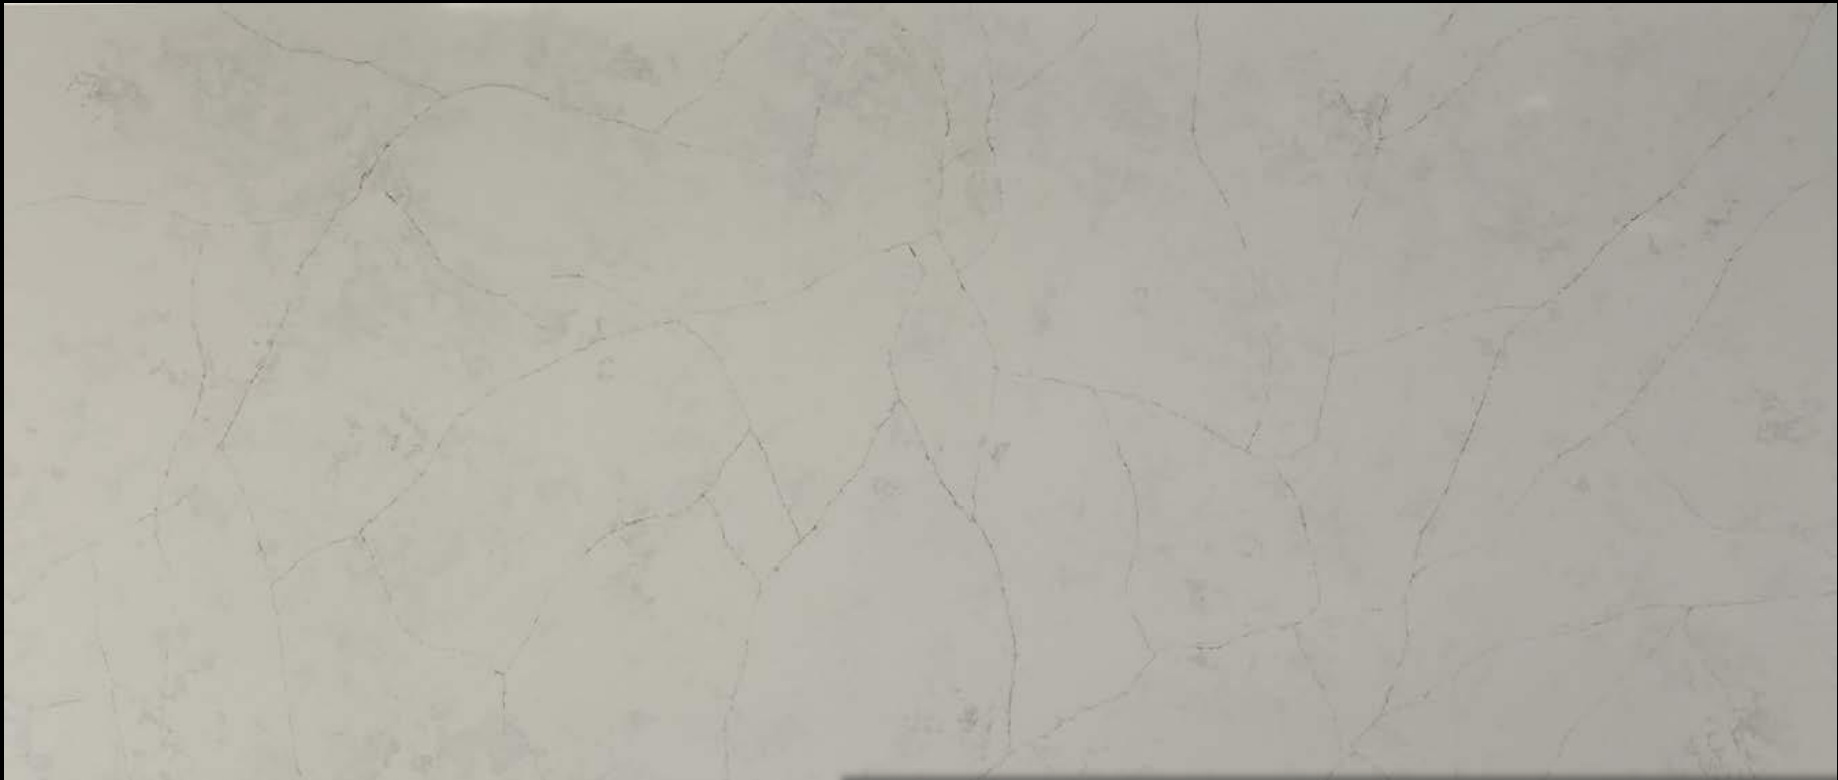

GLACIER

Graphite grey veins on a translucent white background

Available in 3cm
Slab size: 126x 63

MAYFLOWER

Delicate golden bronze veins on a white background

Available in 3cm
Slab size: 126 x 63

ODYSSEY

Grey and white contrast veins swirling
on shades of dramatic steely grey