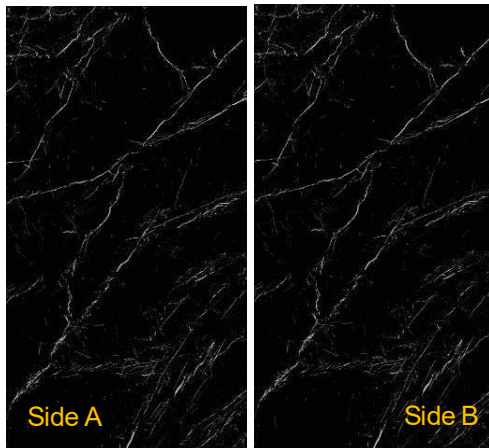

Specifications:

Finish:	Polished
Slab Size:	126x63
Thickness:	2cm
Bookmatch:	Yes

VERACRUZ WHITE

Hernán Cortés founded the city of Veracruz while exploring for gold, and is famous for beauty, music, and dancing.

Specifications:

Finish:	Polished
Slab Size:	126x63
Thickness:	2cm
Bookmatch:	Yes

Valiant Tech Inspiration

VALIANT PORCELAIN

Valiant Porcelain features 8 eternal marble colors in 12mm thickness. Available in a combination of polished and satin finishes. All colors are available in a book match for the discerning designer. Suitable for indoor or outdoor use; for walls, floors, countertops; the possibilities are limitless.

VALIANT PORCELAIN

Black Marquina

Calcatta Corchia

Calcatta Grigio

Calcatta Oro

Calcatta Viola

Lasa White

Macchia Vecchia

Onyx Bianco

BLACK MARQUINA

Specifications:

Finish: Polished & Satin
Slab Size: 126x63
Thickness: 12mm
Bookmatch: Yes

CALCATA CORCHIA

Specifications:

Finish:	Polished &Satin
Slab Size:	126x63
Thickness:	12mm
Bookmatch:	Yes