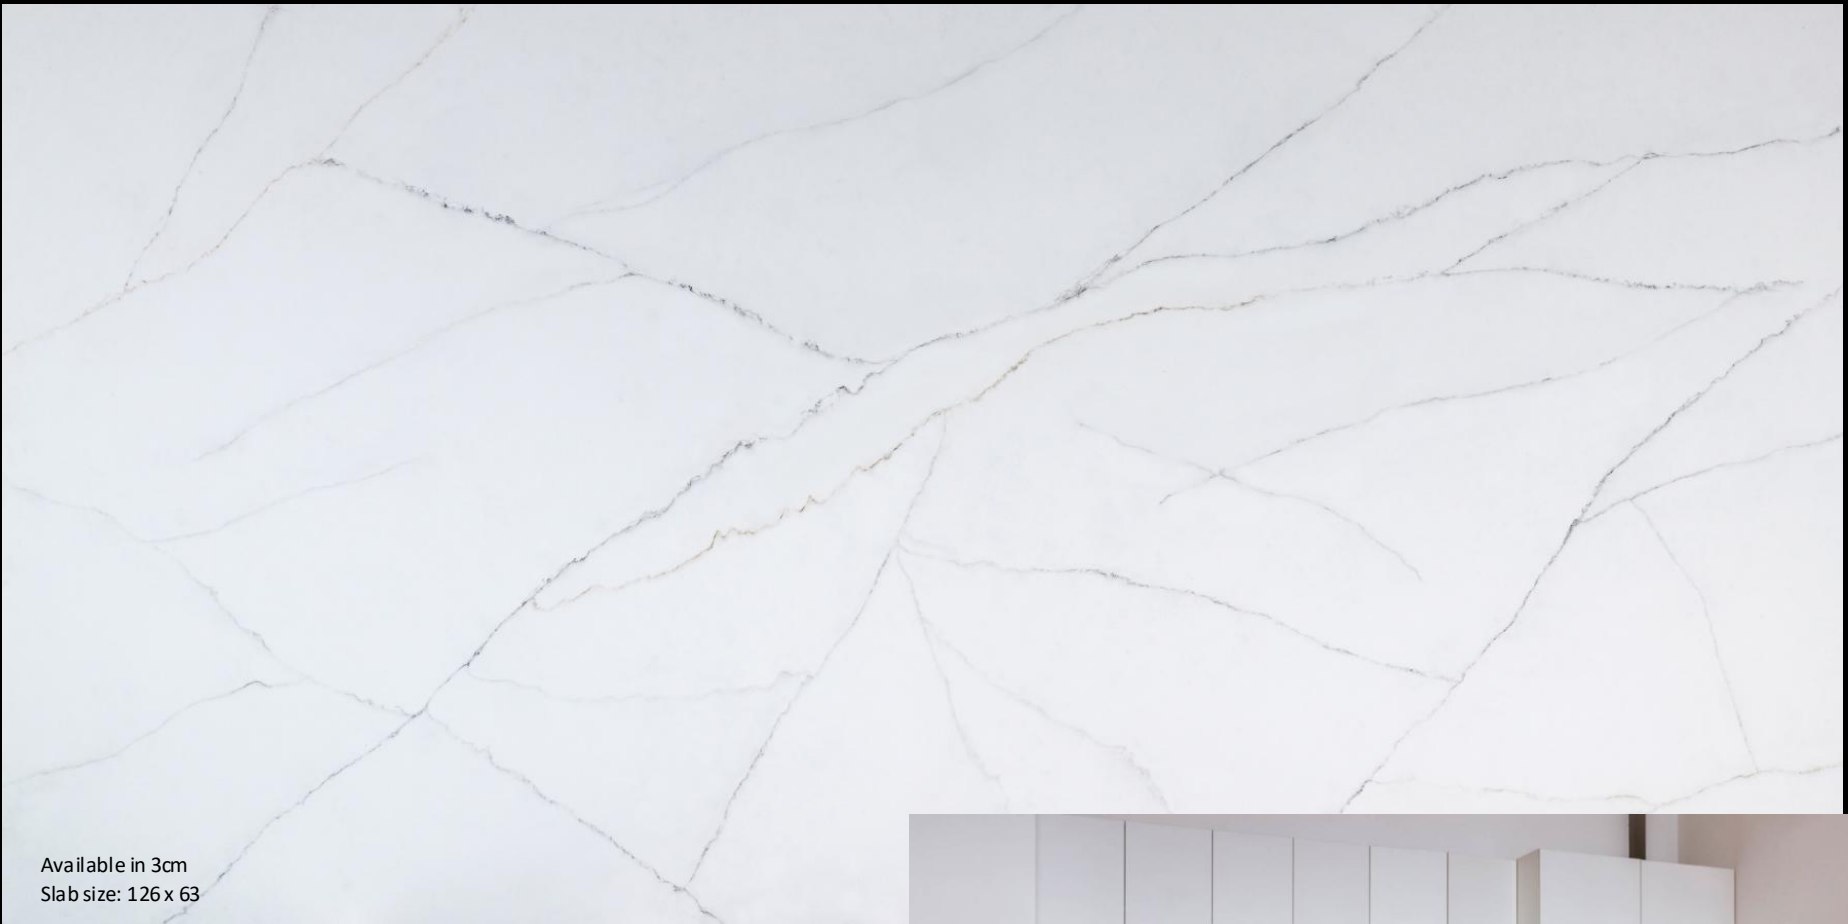

Available in 3cm
Slab size: 126 x 63

KALI

Long pencil veins of dark grey and copper intertwined in an elegant and subtle lattice on a pure white background