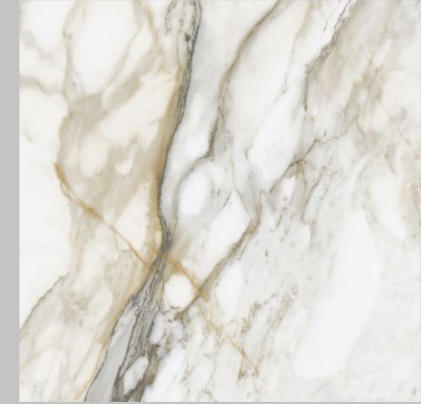

Calcatta Oro