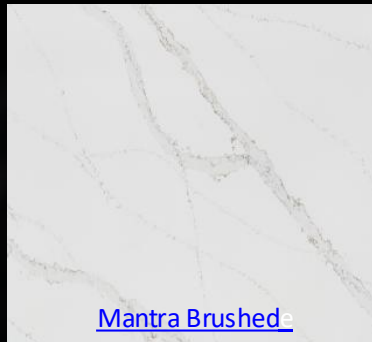

[Mantra Brushed](#)