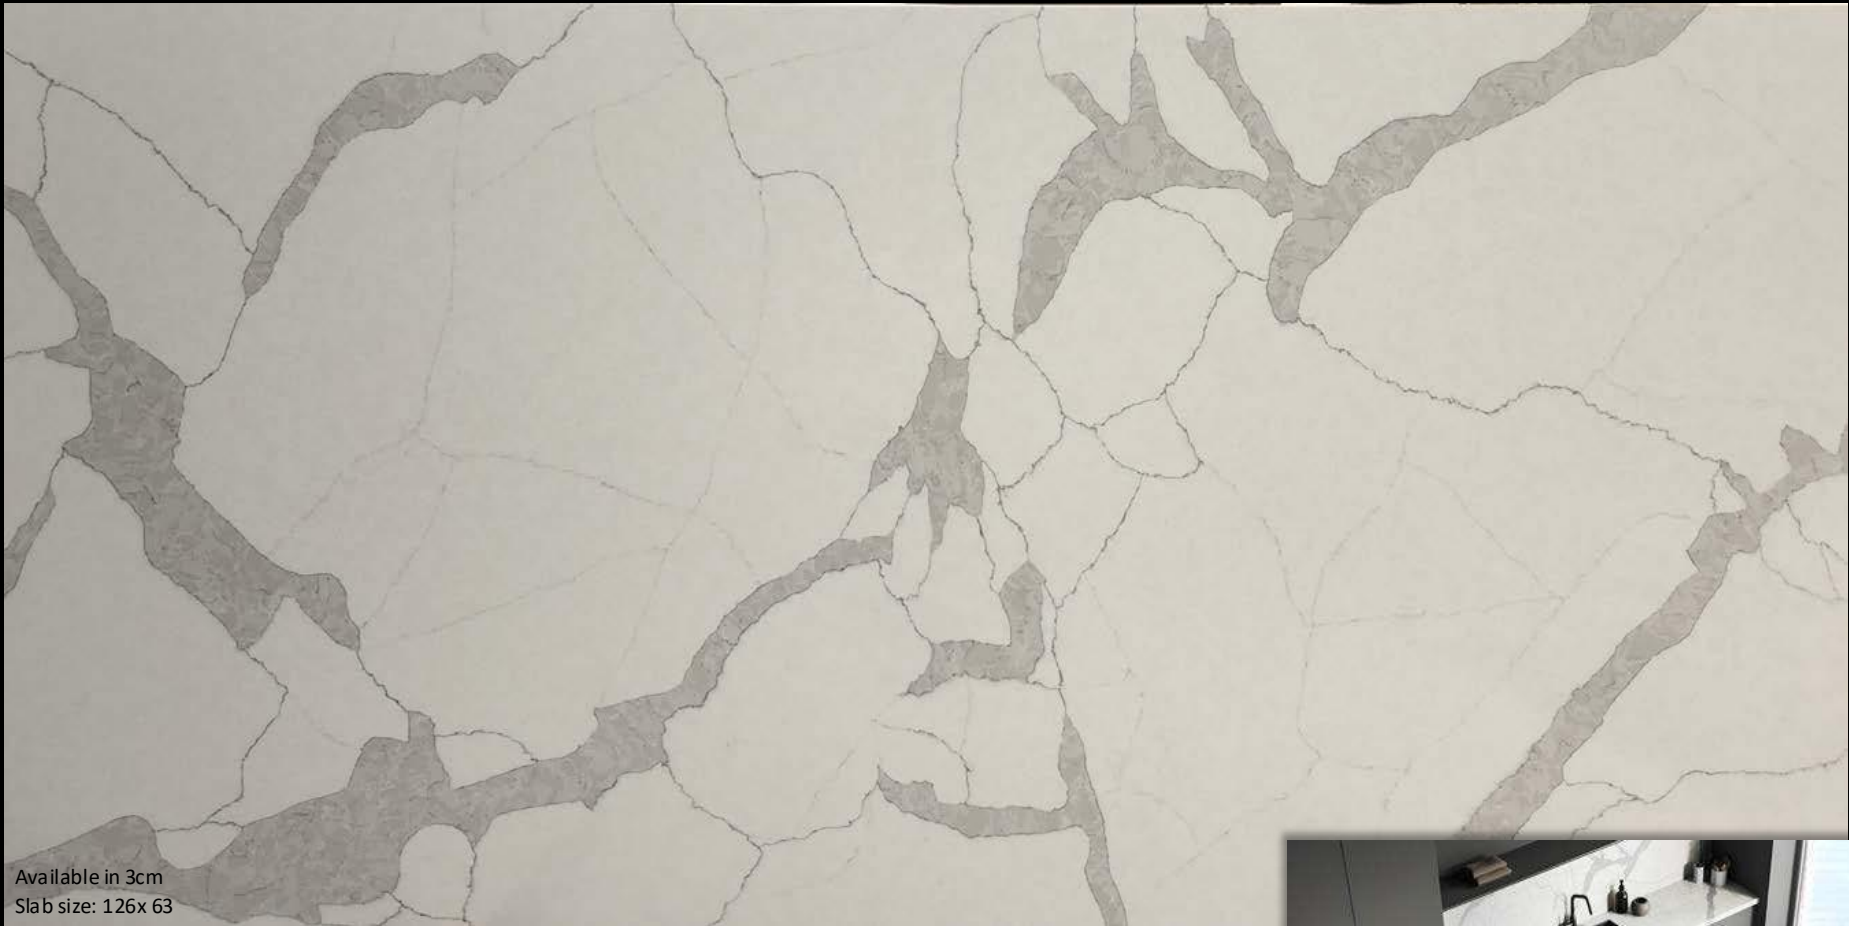

Available in 3cm
Slab size: 126x 63

RHEA

Bold patterned Statuario on a cool white background