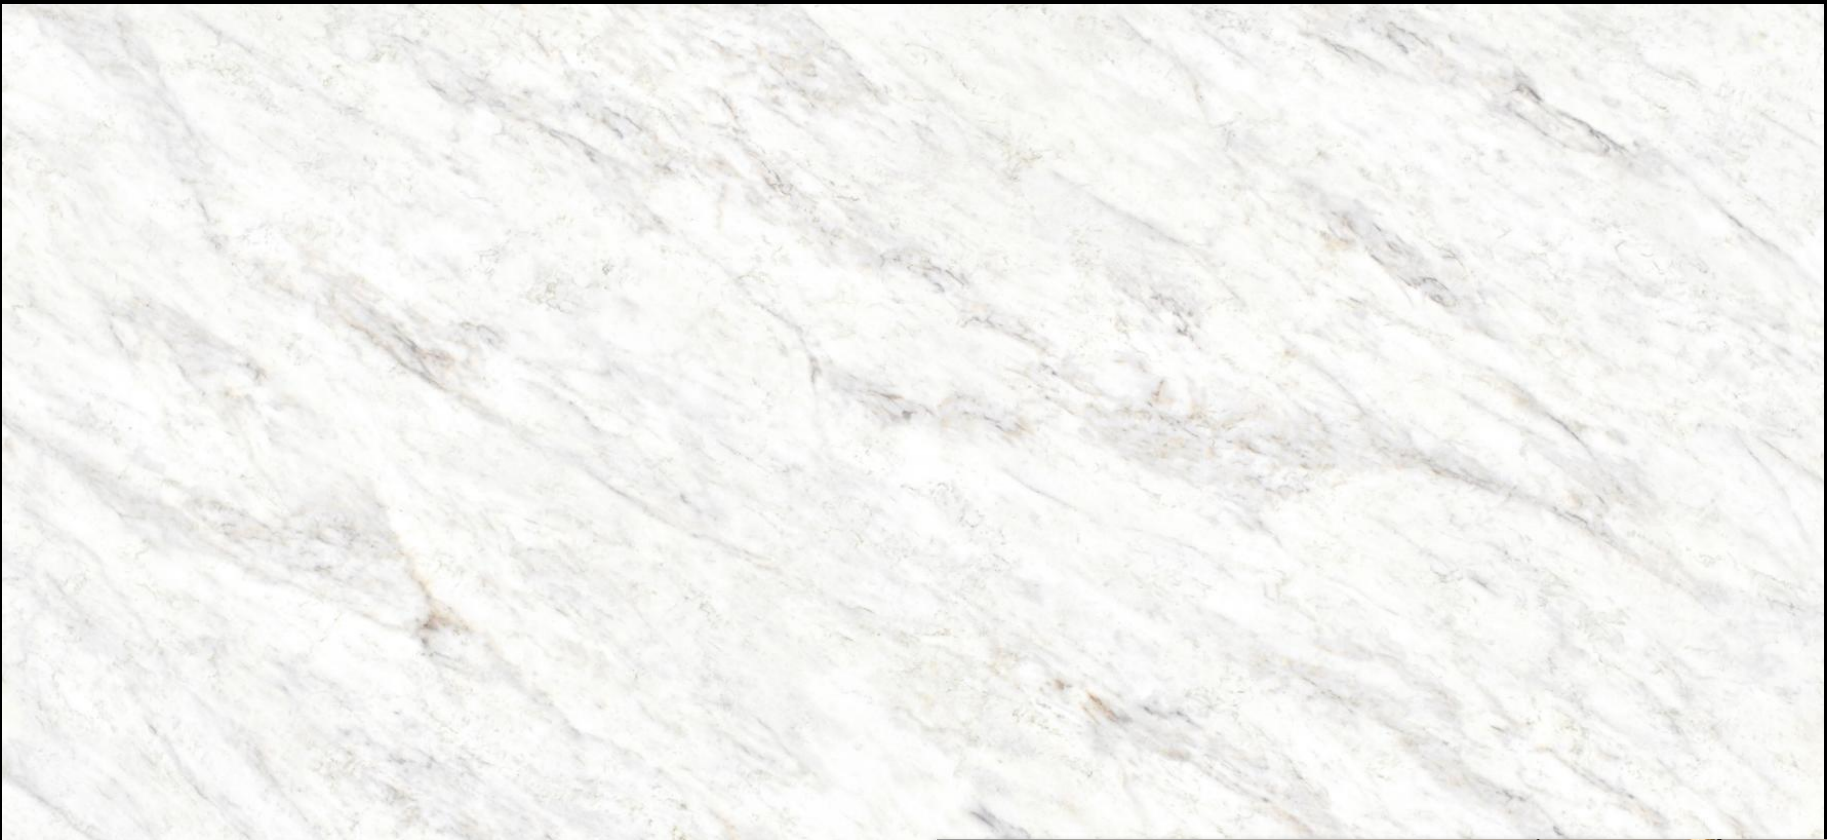

Available in 3cm
Slab size: 126 x 63

CALCATA VERMONT POLISHED

Soft grey veins with deep gold on a white background