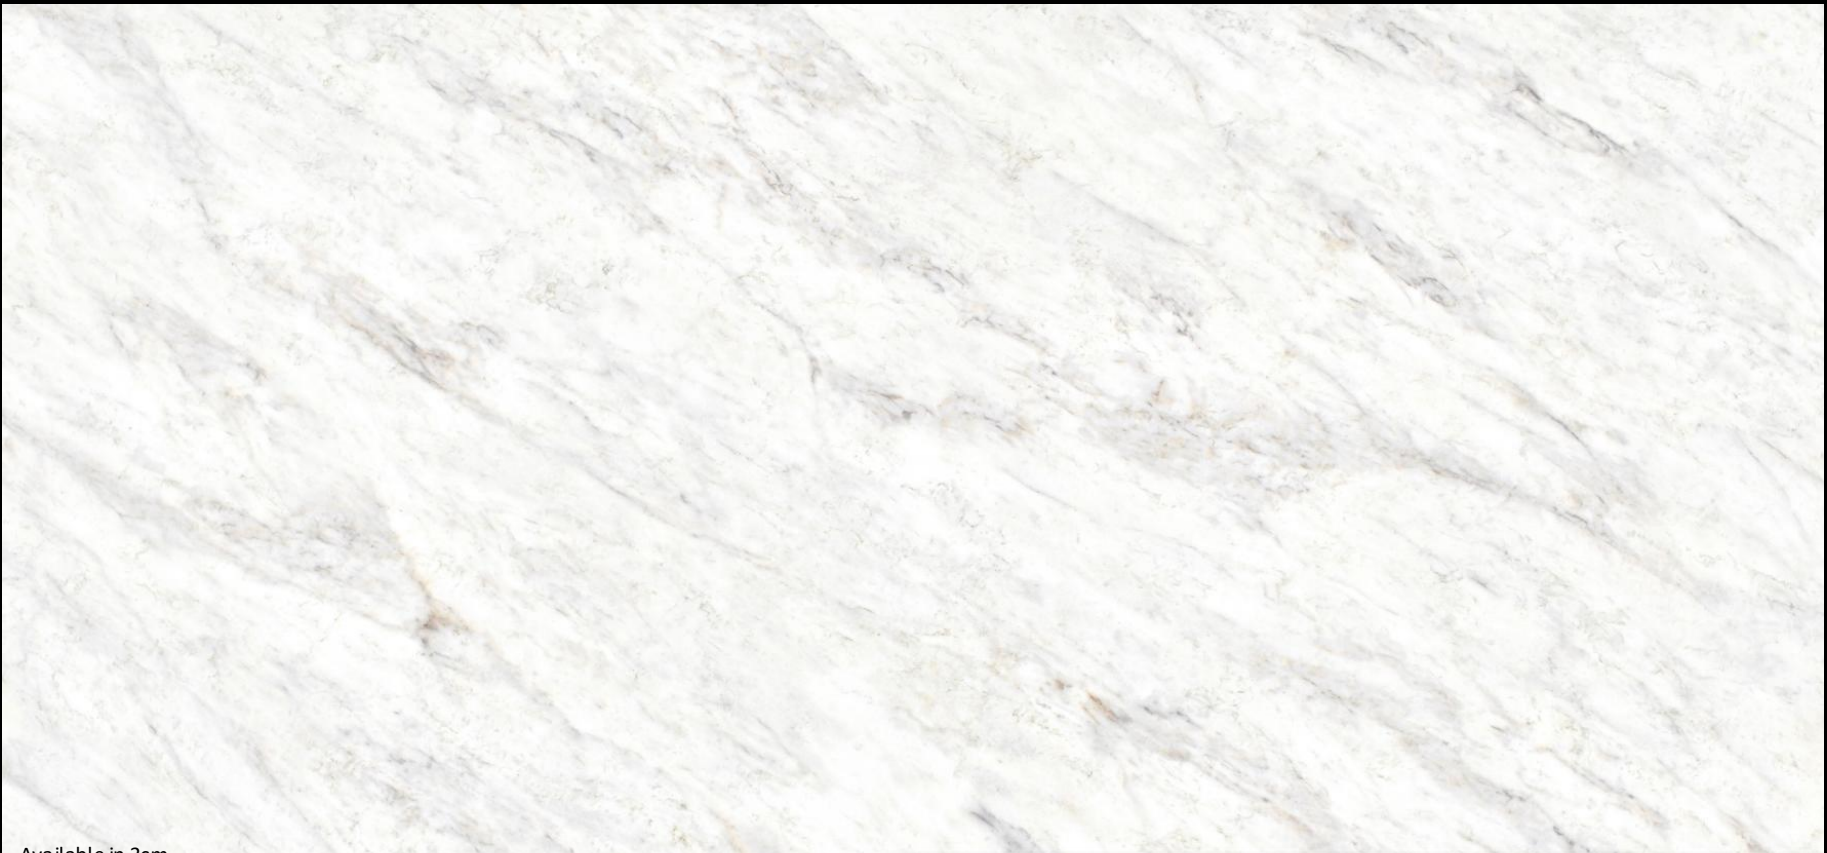

Available in 3cm
Slab size: 126 x 63

CALCATTÀ VERMONT BRUSHED

Soft grey veins with deep gold on a white background