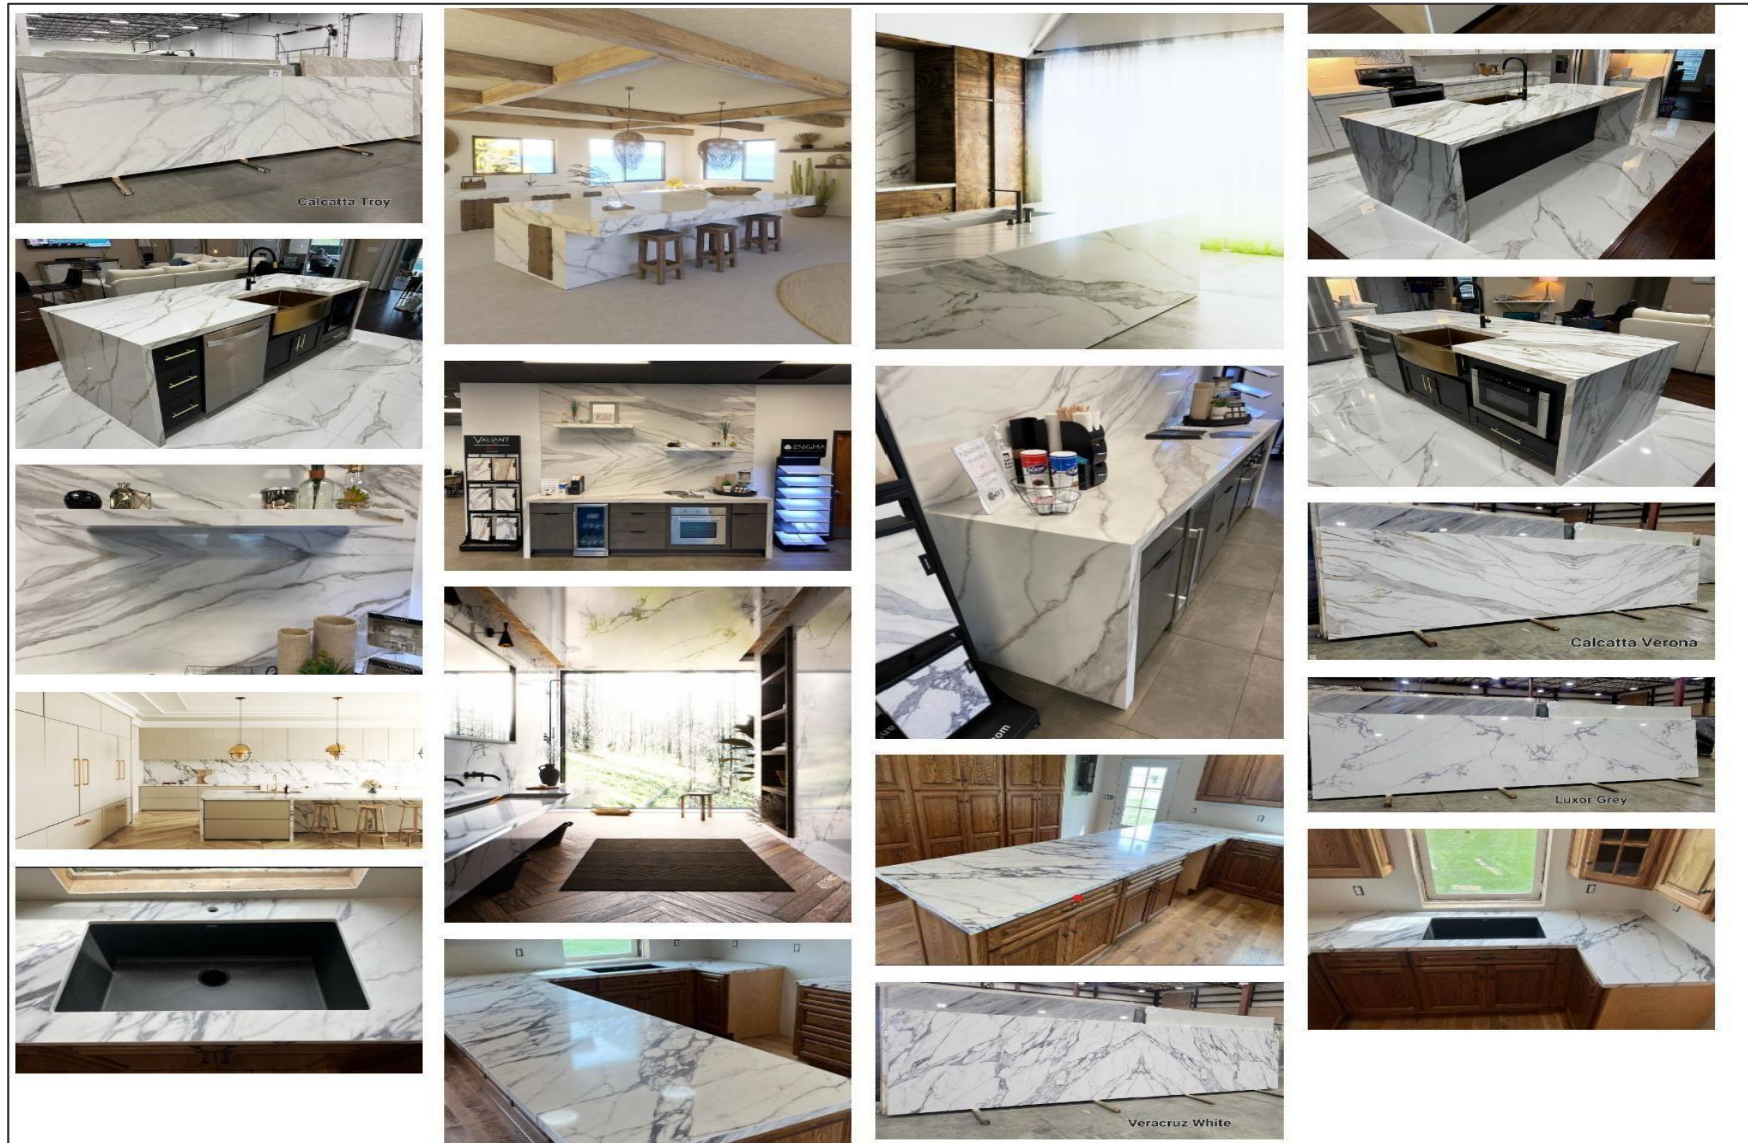

Valiant Tech Inspiration