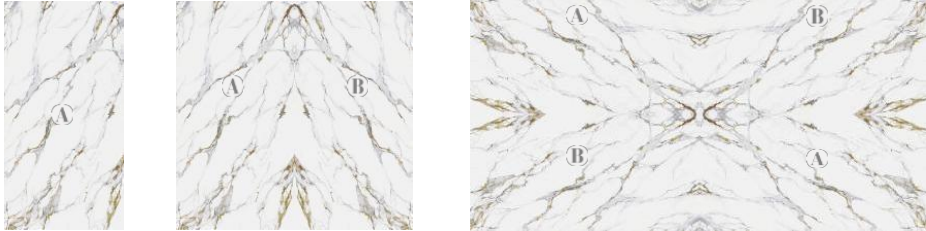

Specifications:

Finish:	Polished
Slab Size:	126x63
Thickness:	2cm
Bookmatch:	Yes

CALCATA JAIPUR

Jaipur, an ancient city surrounded by natural beauty, is known as "the city of victory" — a city whose ancient history is linked to that of various ruling dynasties under whose protection dates to the third century BC.

Specifications:

Finish:	Polished
Slab Size:	126x63
Thickness:	2cm
Bookmatch:	Yes

CALCATA TROY

Troy is an ancient city and a mythic one, featured in The Iliad, where it was besieged by and eventually conquered by the Greek army as described by the poet Homer. It's history dates back over 2,700 years when the ancient Greeks were colonizing north-west Turkey.