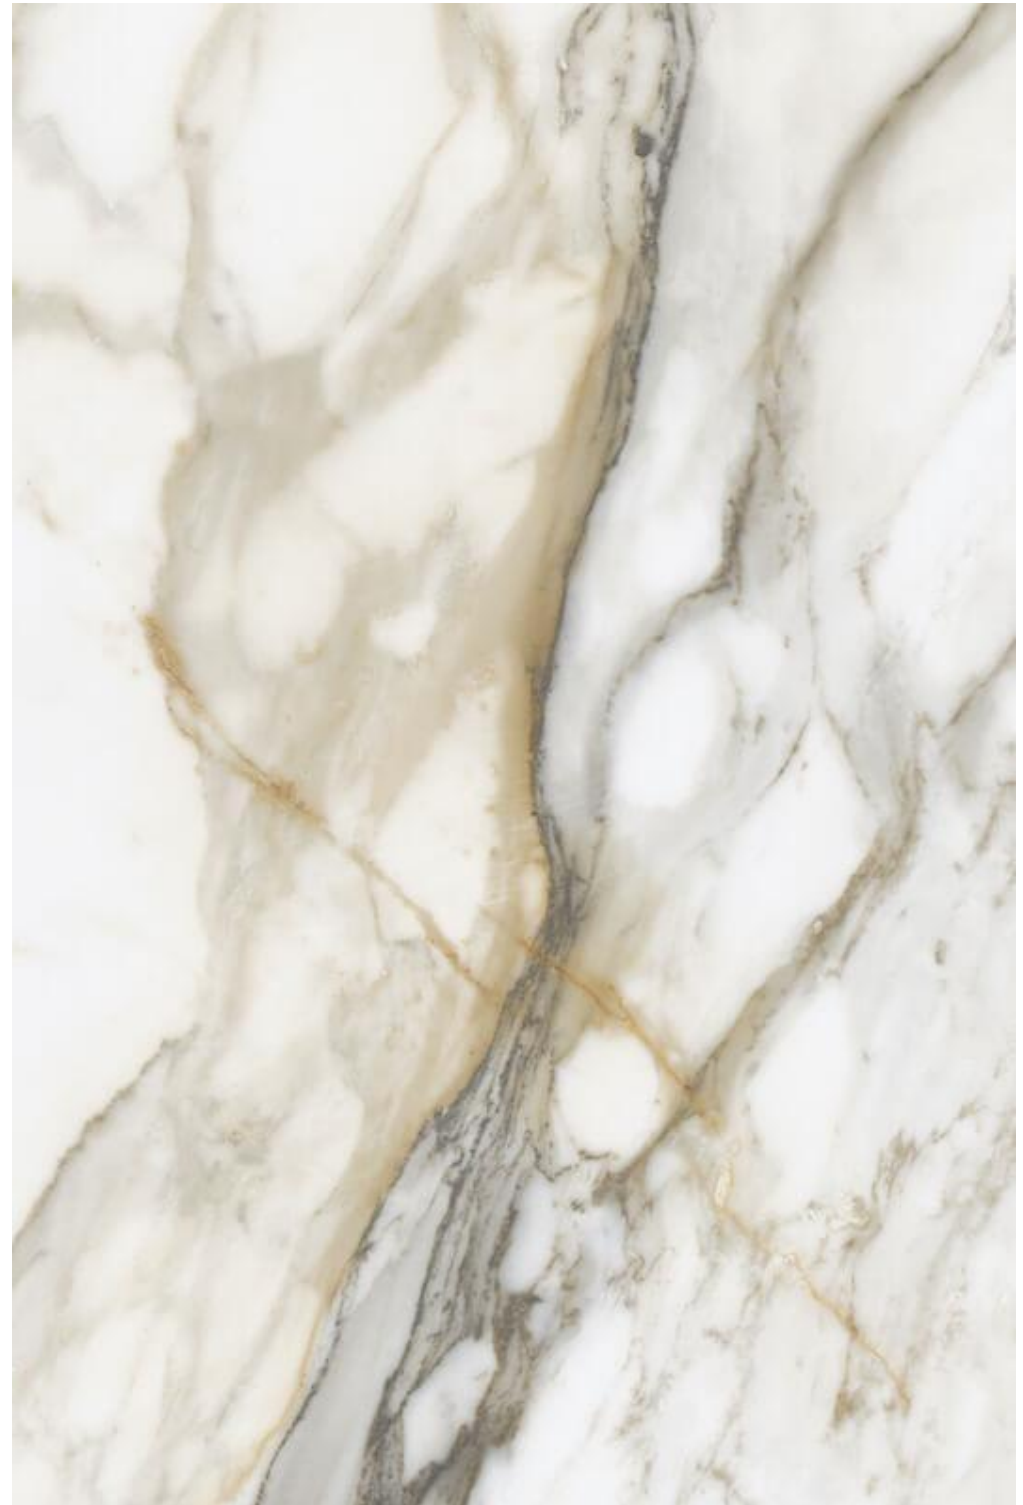

CALCATA GRIGIO

Specifications

Finish:	Polished
Slab Size:	126x63
Thickness:	12mm
Bookmatch:	Yes

CALCATA ORO

Specifications:

Finish:	Polished & Satin
Slab Size:	126x63
Thickness:	12mm
Bookmatch:	Yes

CALCATTA VIOLA